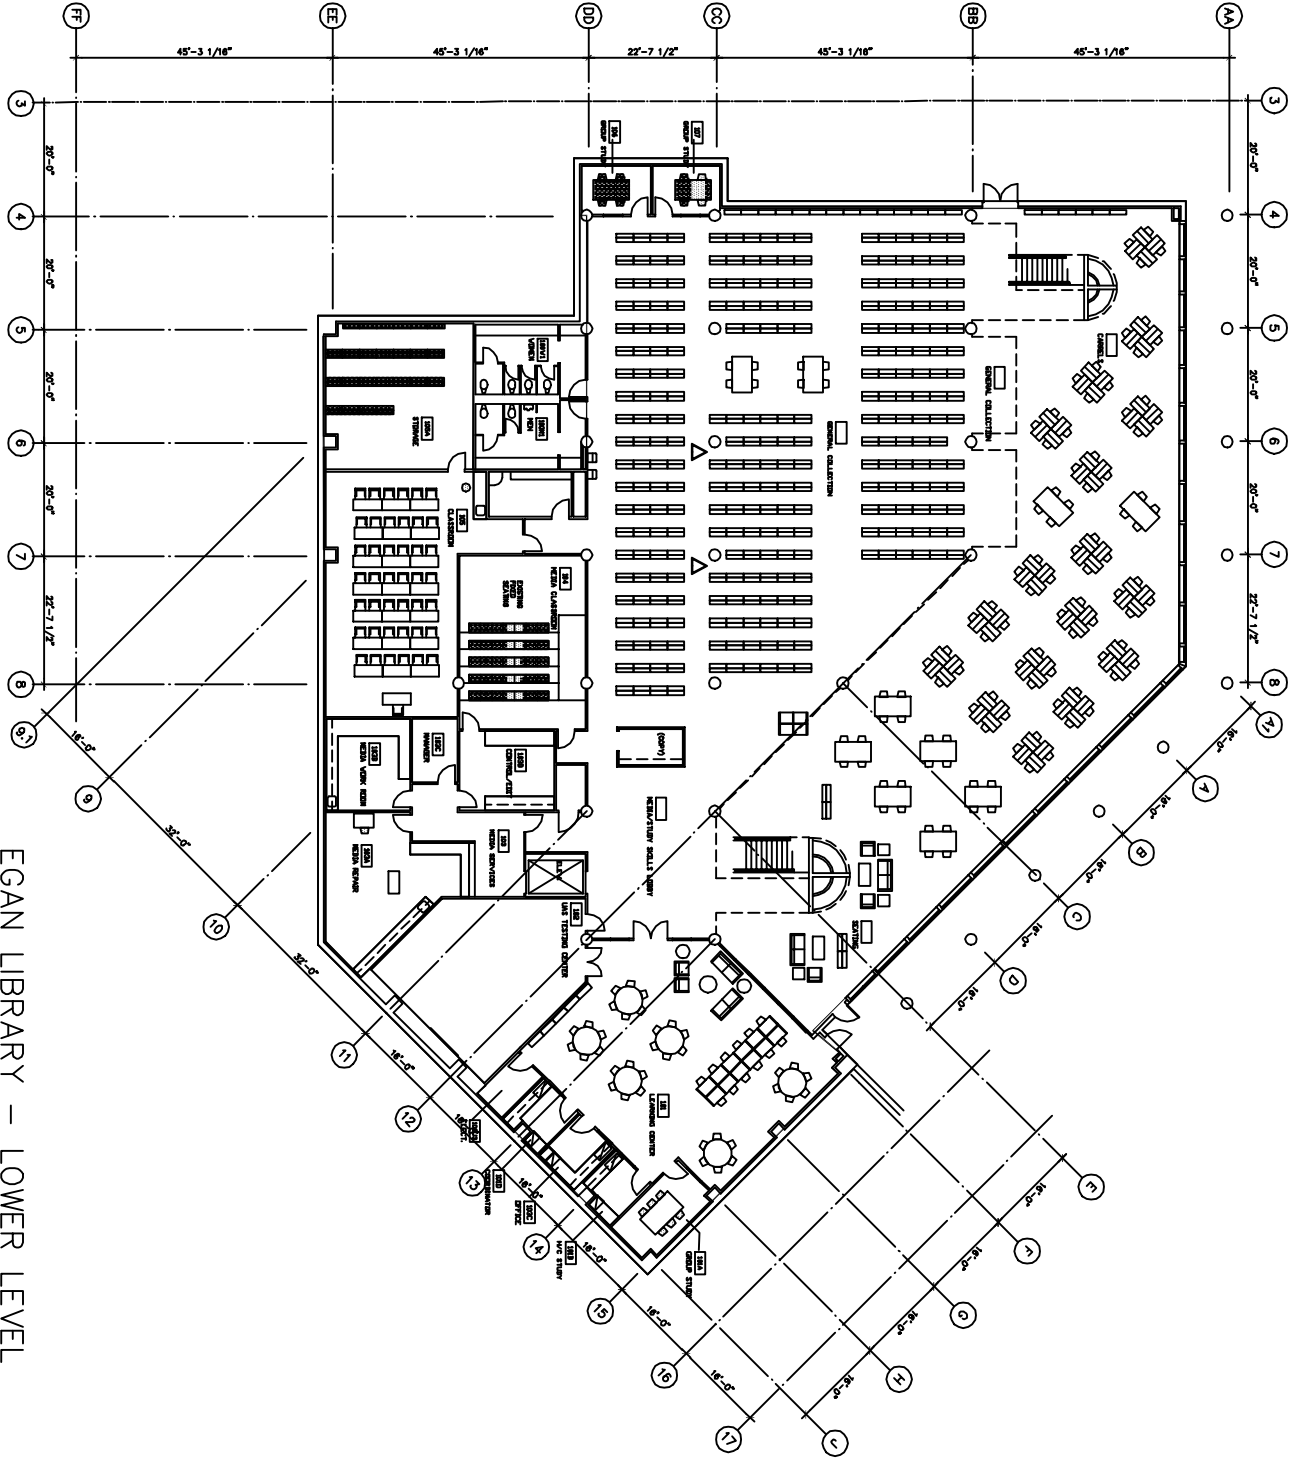

Scale: 1/16" = 1'-0"

0 8 16 32

EGAN LIBRARY – LOWER LEVEL  
 Building No.: JS-108

August, 2001