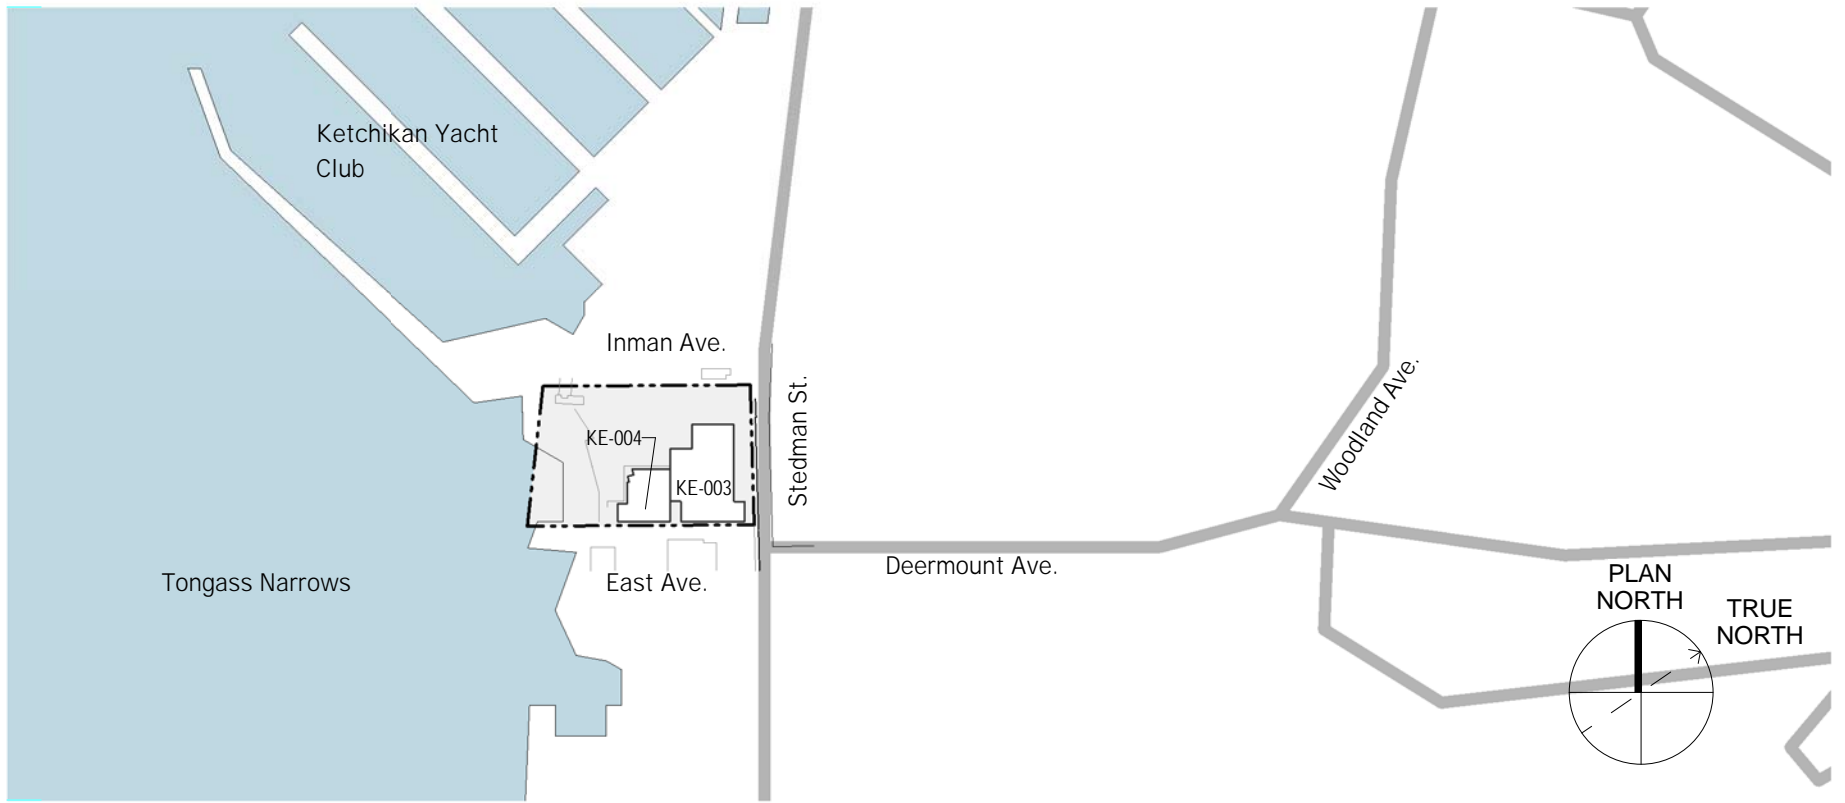

Ketchikan Campus- Building Key	
Building Code	Building Name
KE-004	HAMILTON BUILDING
KE-002	PAUL BUILDING
KE-003	ROBERTSON BUILDING
KE-001	ZIEGLER BUILDING

① Upper Campus  
1" = 300'-0"

② Lower Campus  
1" = 300'-0"